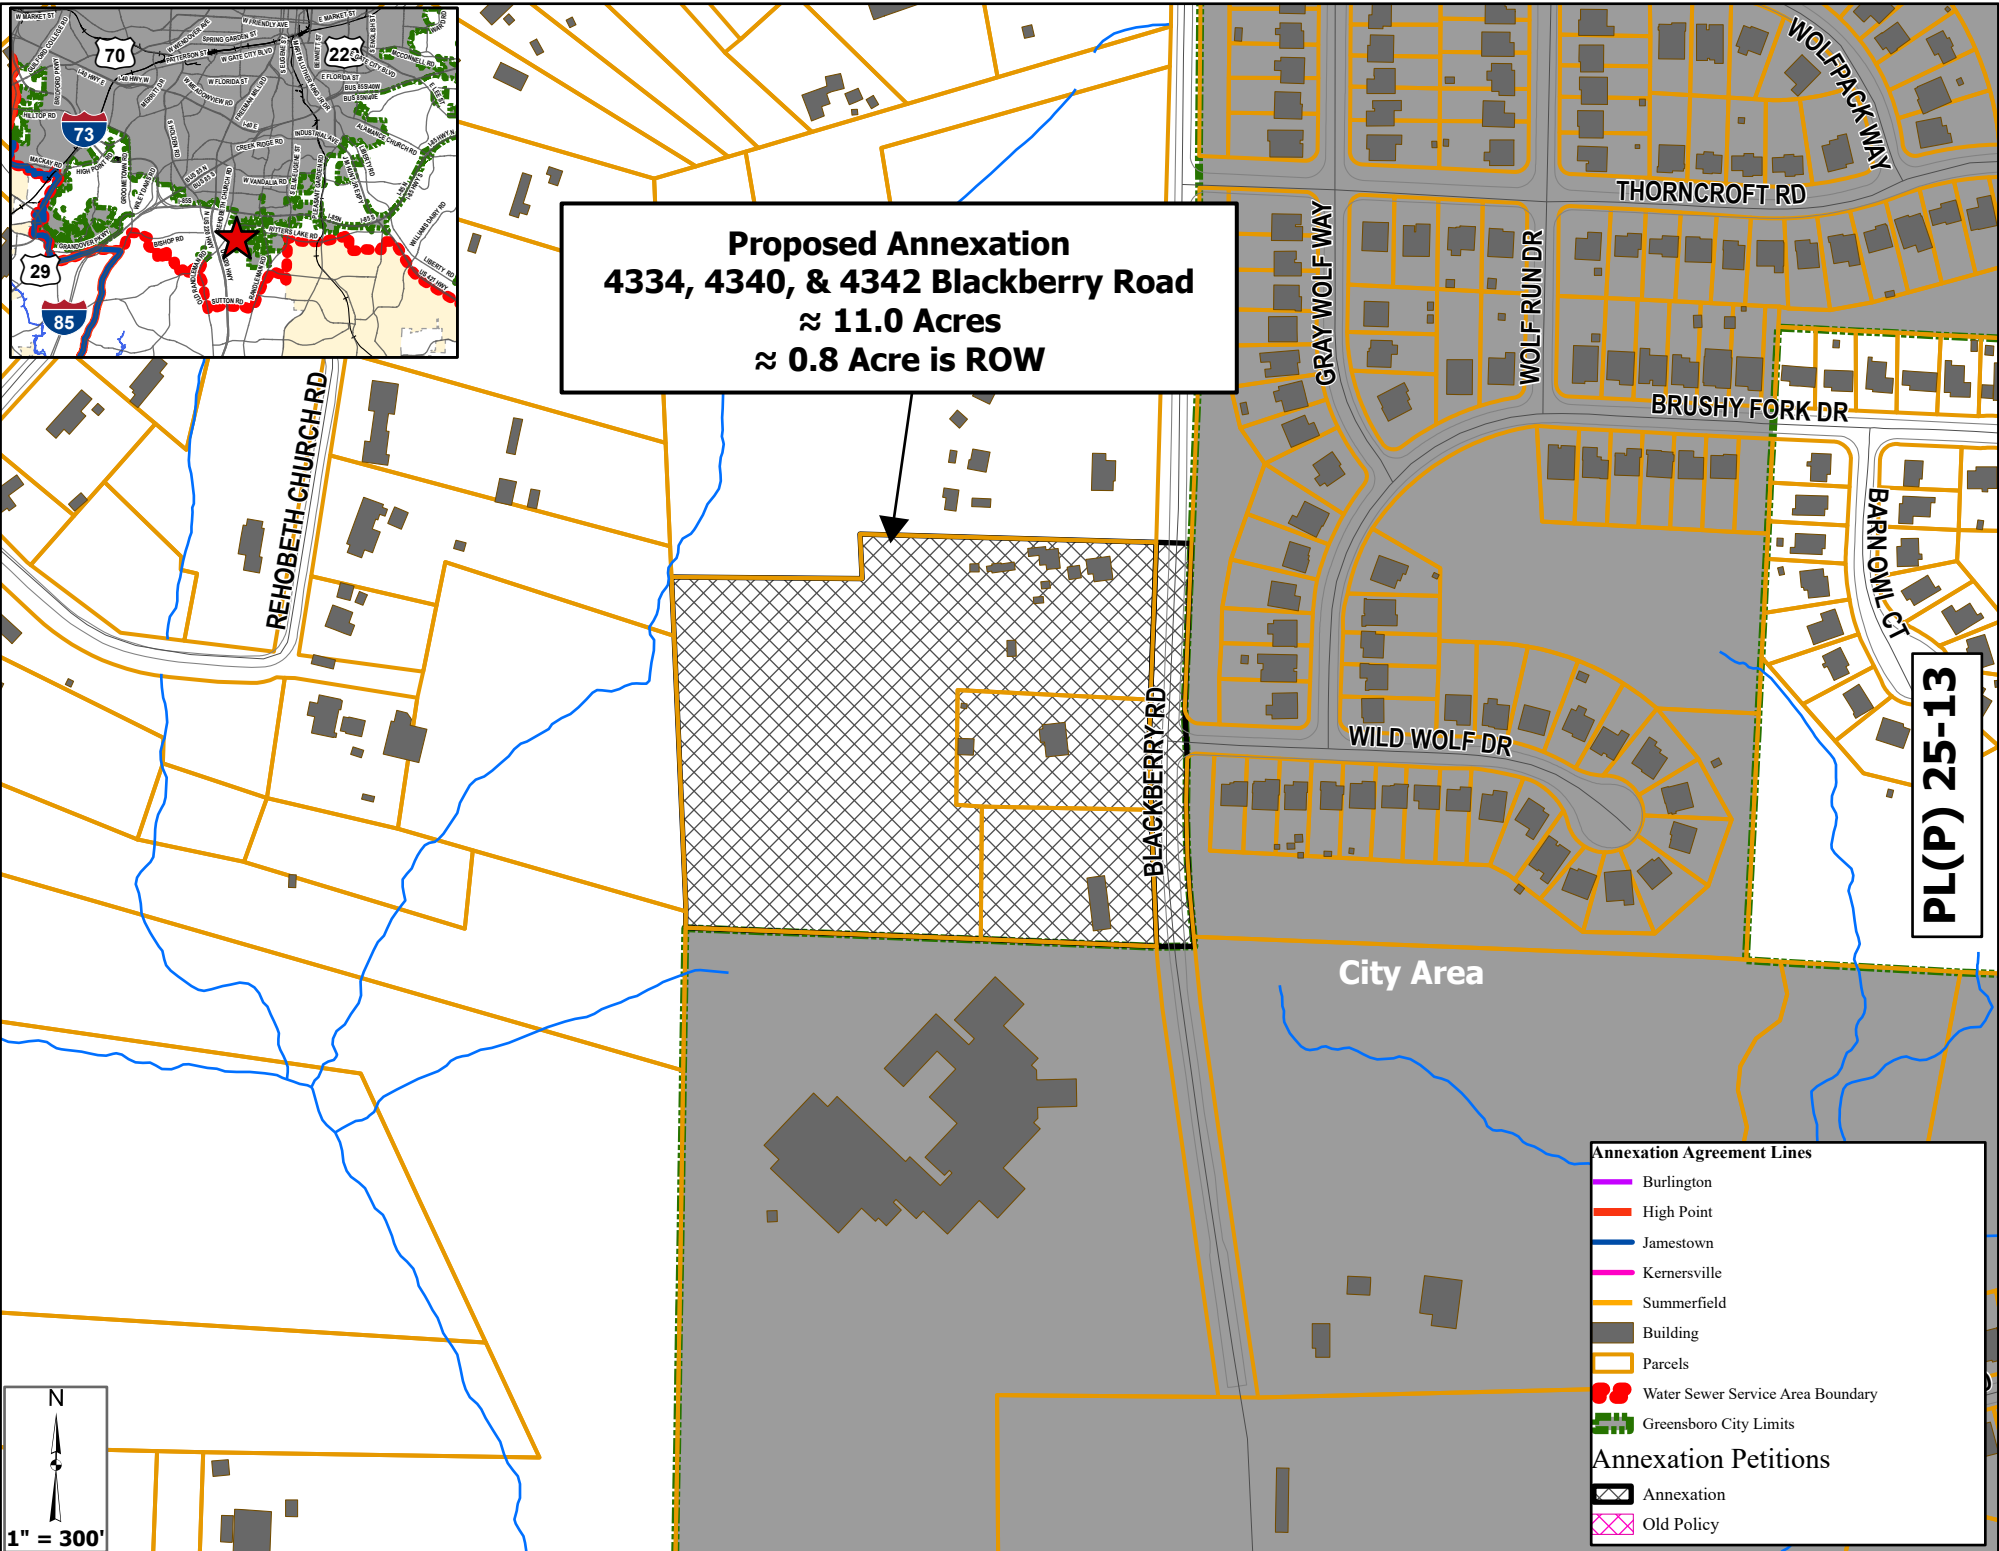

Proposed Annexation
4334, 4340, & 4342 Blackberry Road
 ≈ 11.0 Acres
 ≈ 0.8 Acre is ROW

Annexation Agreement Lines

- Burlington
- High Point
- Jamestown
- Kernersville
- Summerfield

Annexation Petitions

- Annexation
- Old Policy

Other Symbols:

- Building
- Parcels
- Water Sewer Service Area Boundary
- Greensboro City Limits