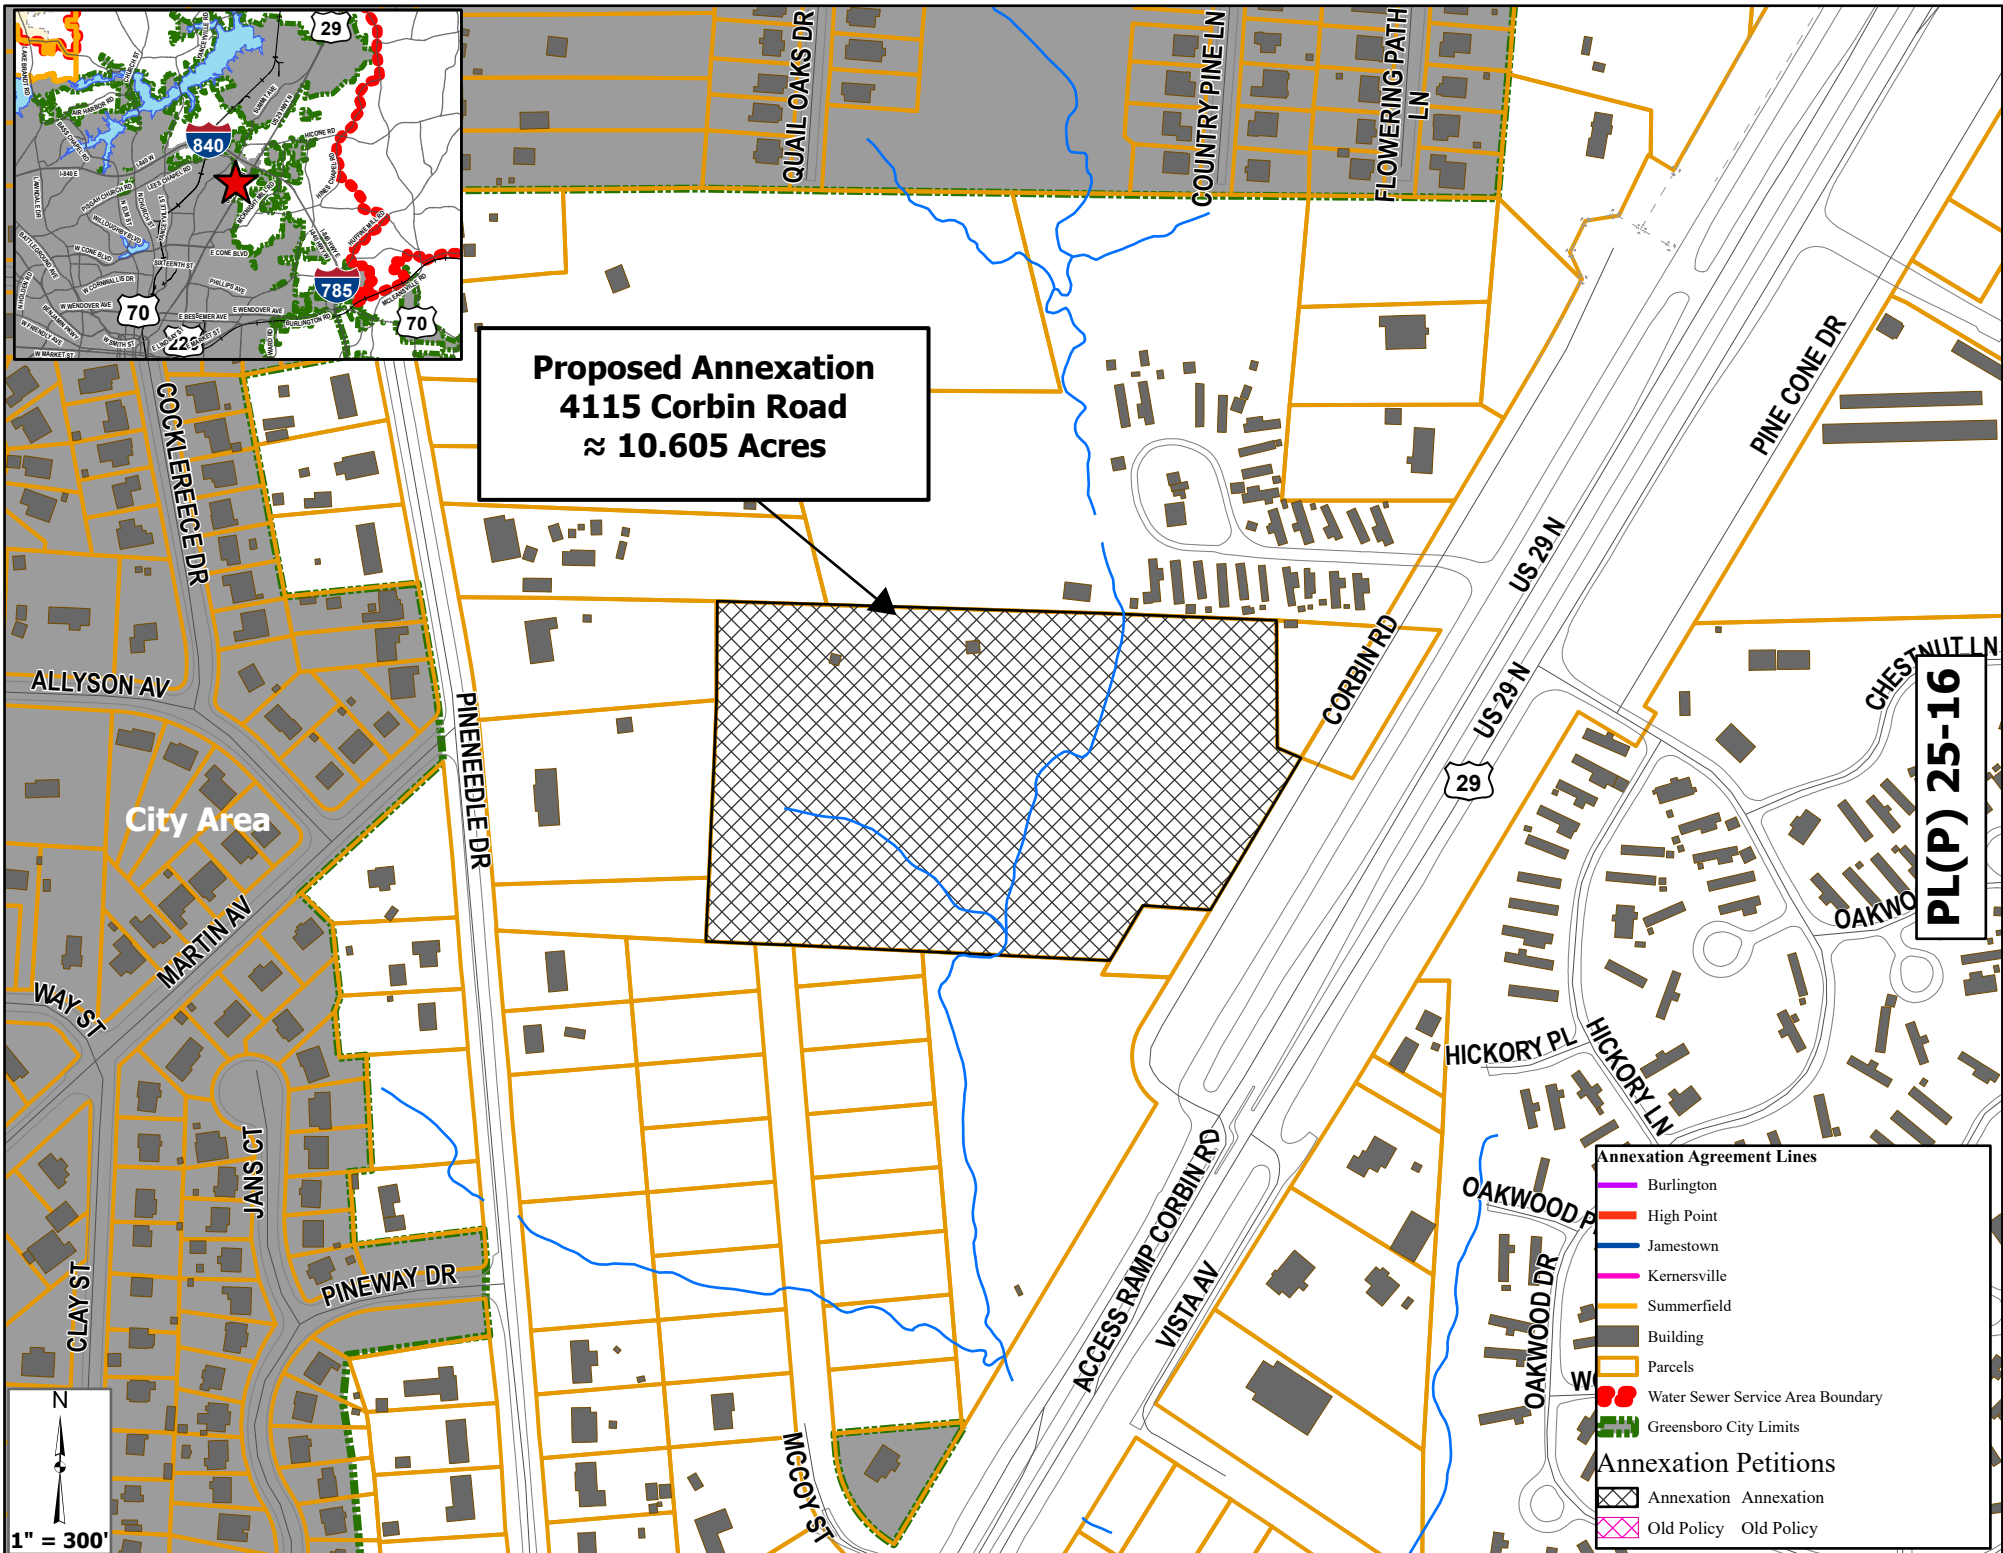

**Proposed Annexation
4115 Corbin Road
≈ 10.605 Acres**

Annexation Agreement Lines

- Burlington
- High Point
- Jamestown
- Kernersville
- Summerfield

Annexation Petitions

- Annexation
- Old Policy

PL(P) 25-16