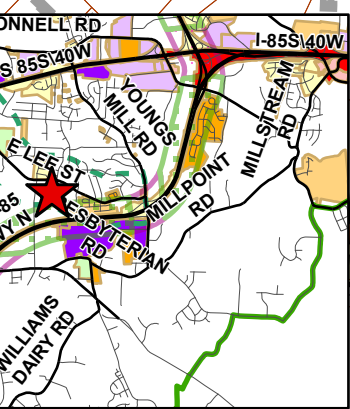

**Original Zoning Request
from County AG to City CD-RM-8
32.52 Acres**

PL(Z) 24-33

AG

CD-R-3

RS-20

RS-40

CZ-HB

**E. Lee St.
Visual Corridor
Overlay Zone**

**LEESFORD
TRL**

VERSHIRE AVE

PUD

BELLINGHAM CT

R-3
I-85 S
I-85 N

CD-HI
Scenic Corridor
Overlay
District 1

CD-HI

AG | RS-40