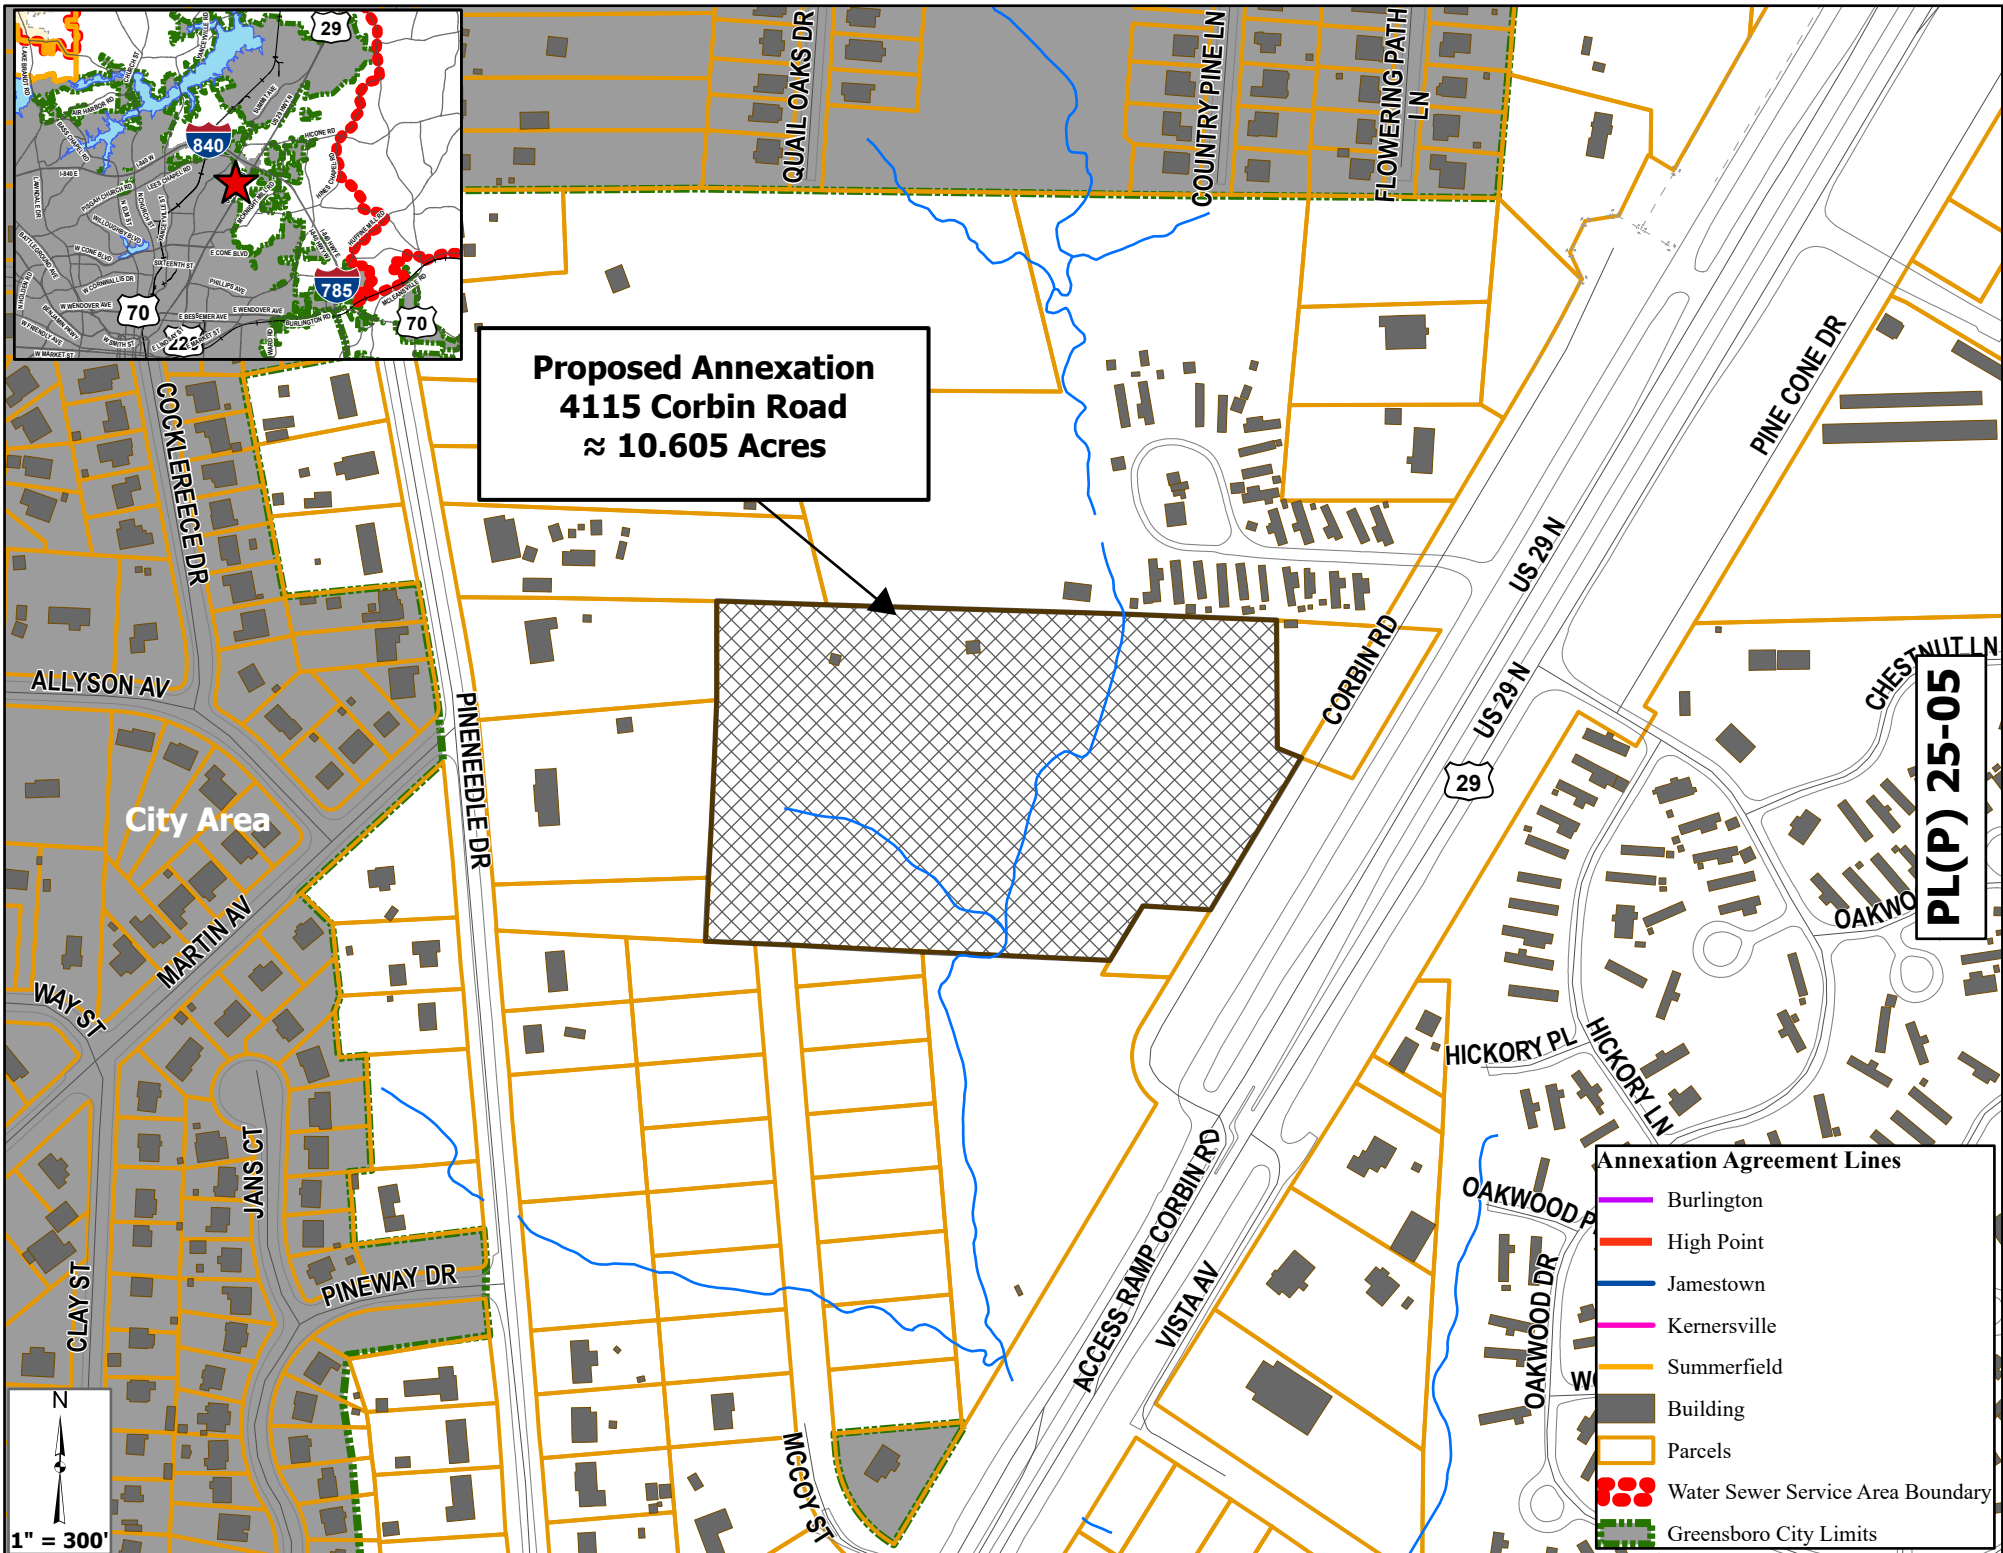

**Proposed Annexation
4115 Corbin Road
≈ 10.605 Acres**

PL(P) 25-05

Annexation Agreement Lines

- Burlington
- High Point
- Jamestown
- Kernersville
- Summerfield
- Building
- Parcels
- Water Sewer Service Area Boundary
- Greensboro City Limits