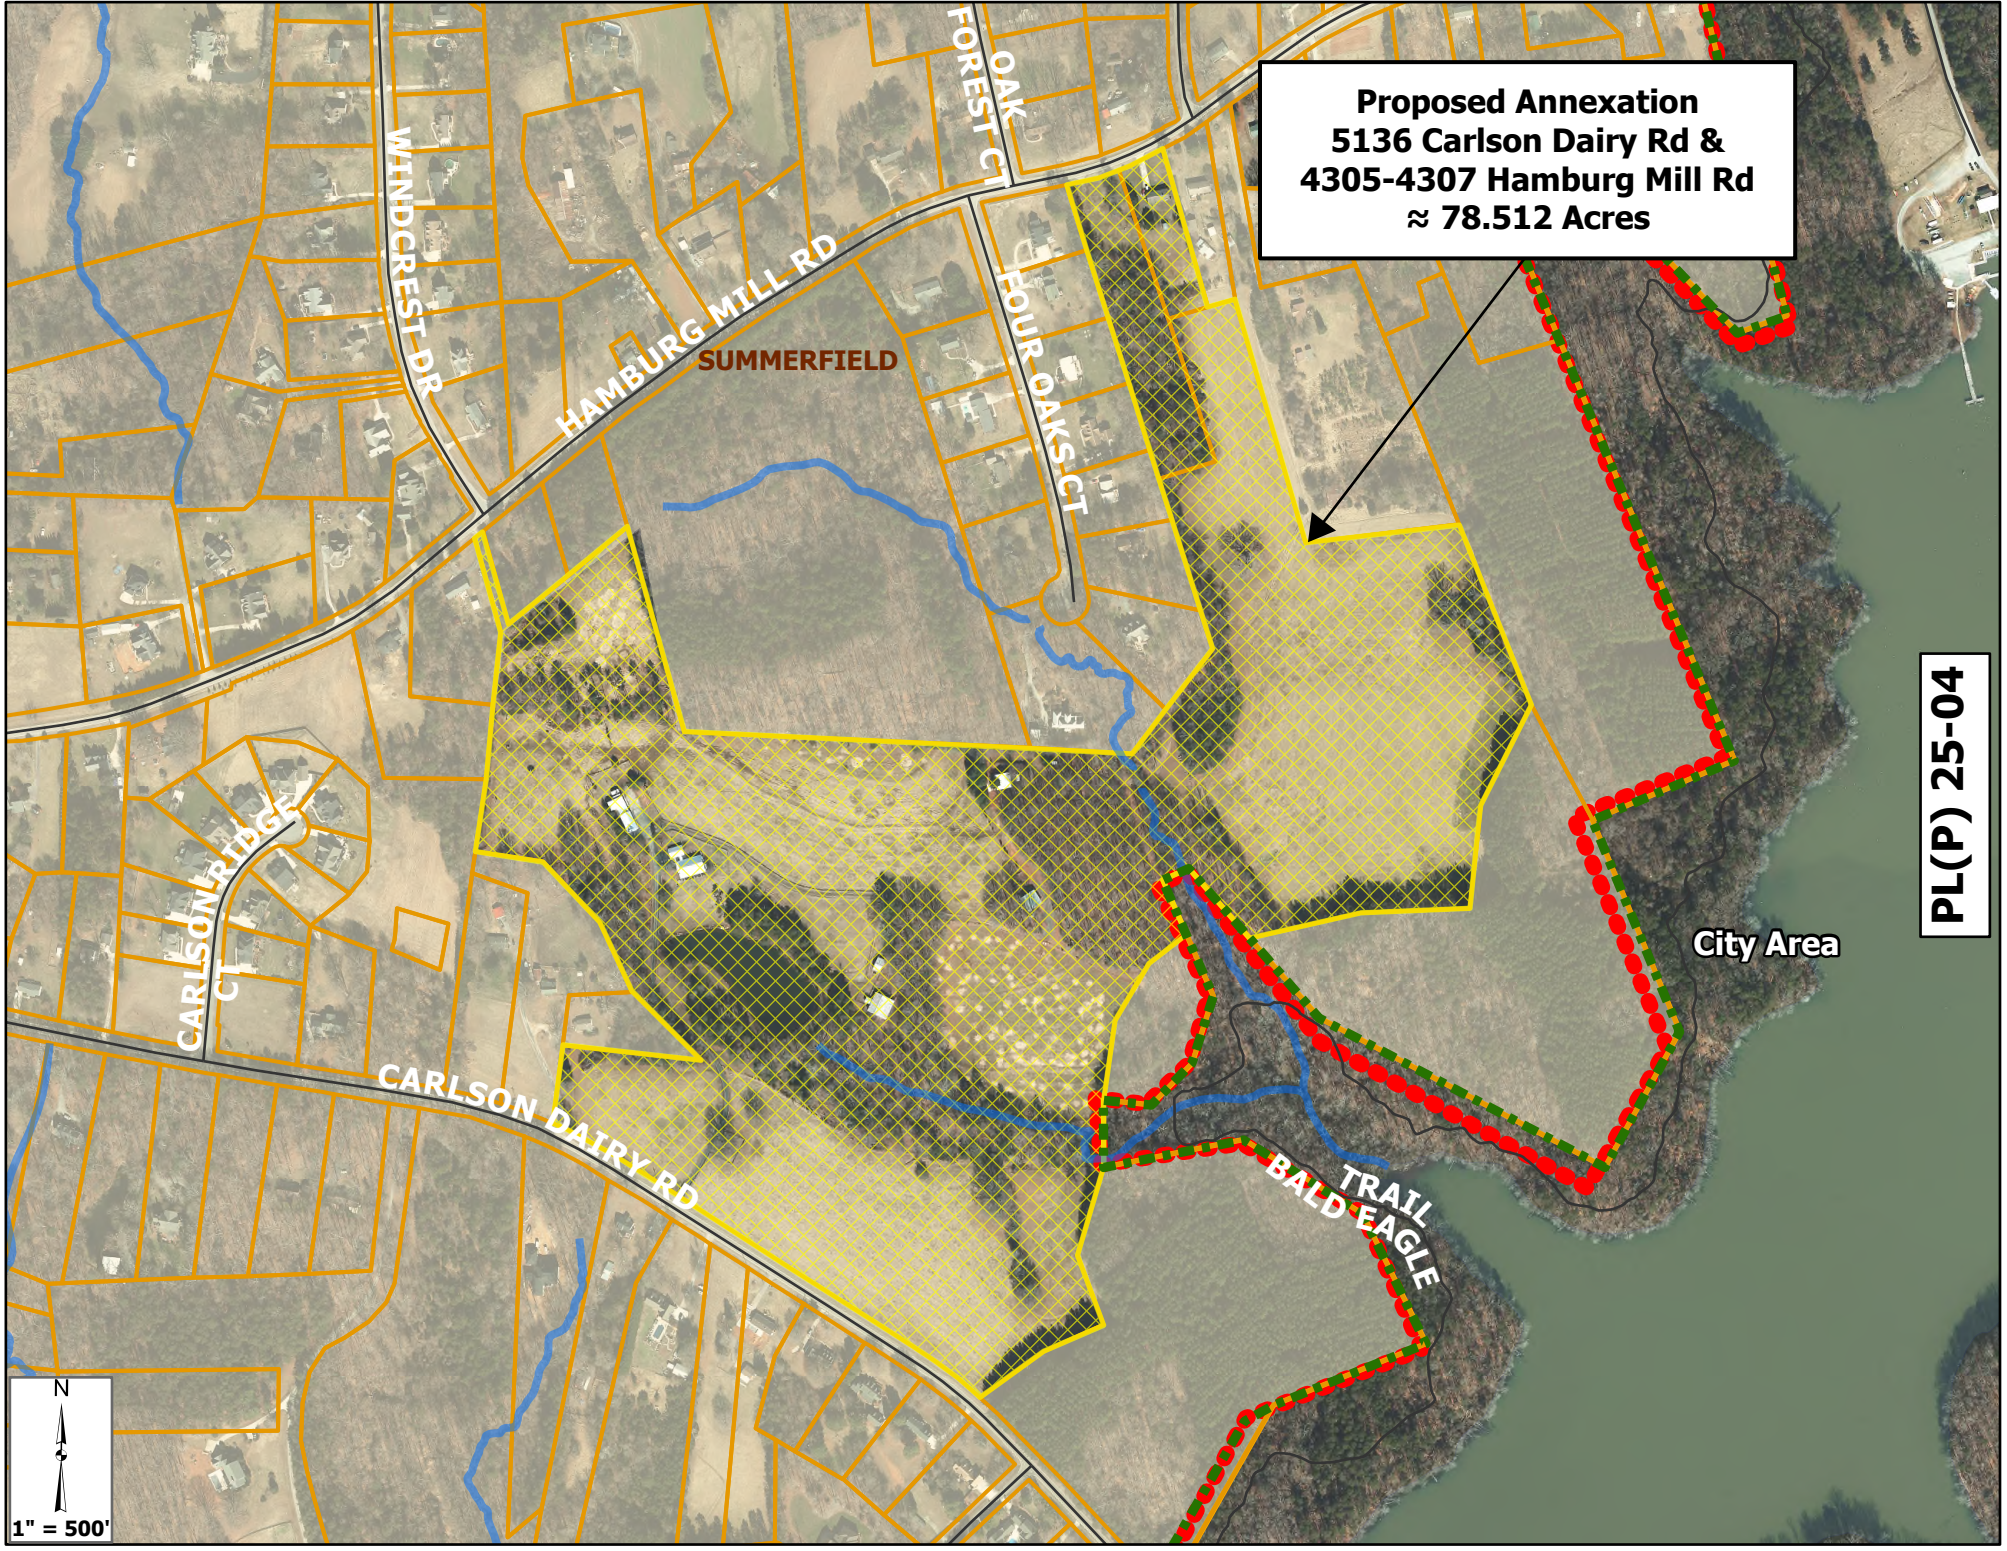

**Proposed Annexation
5136 Carlson Dairy Rd &
4305-4307 Hamburg Mill Rd
≈ 78.512 Acres**

PL(P) 25-04

City Area

1" = 500'