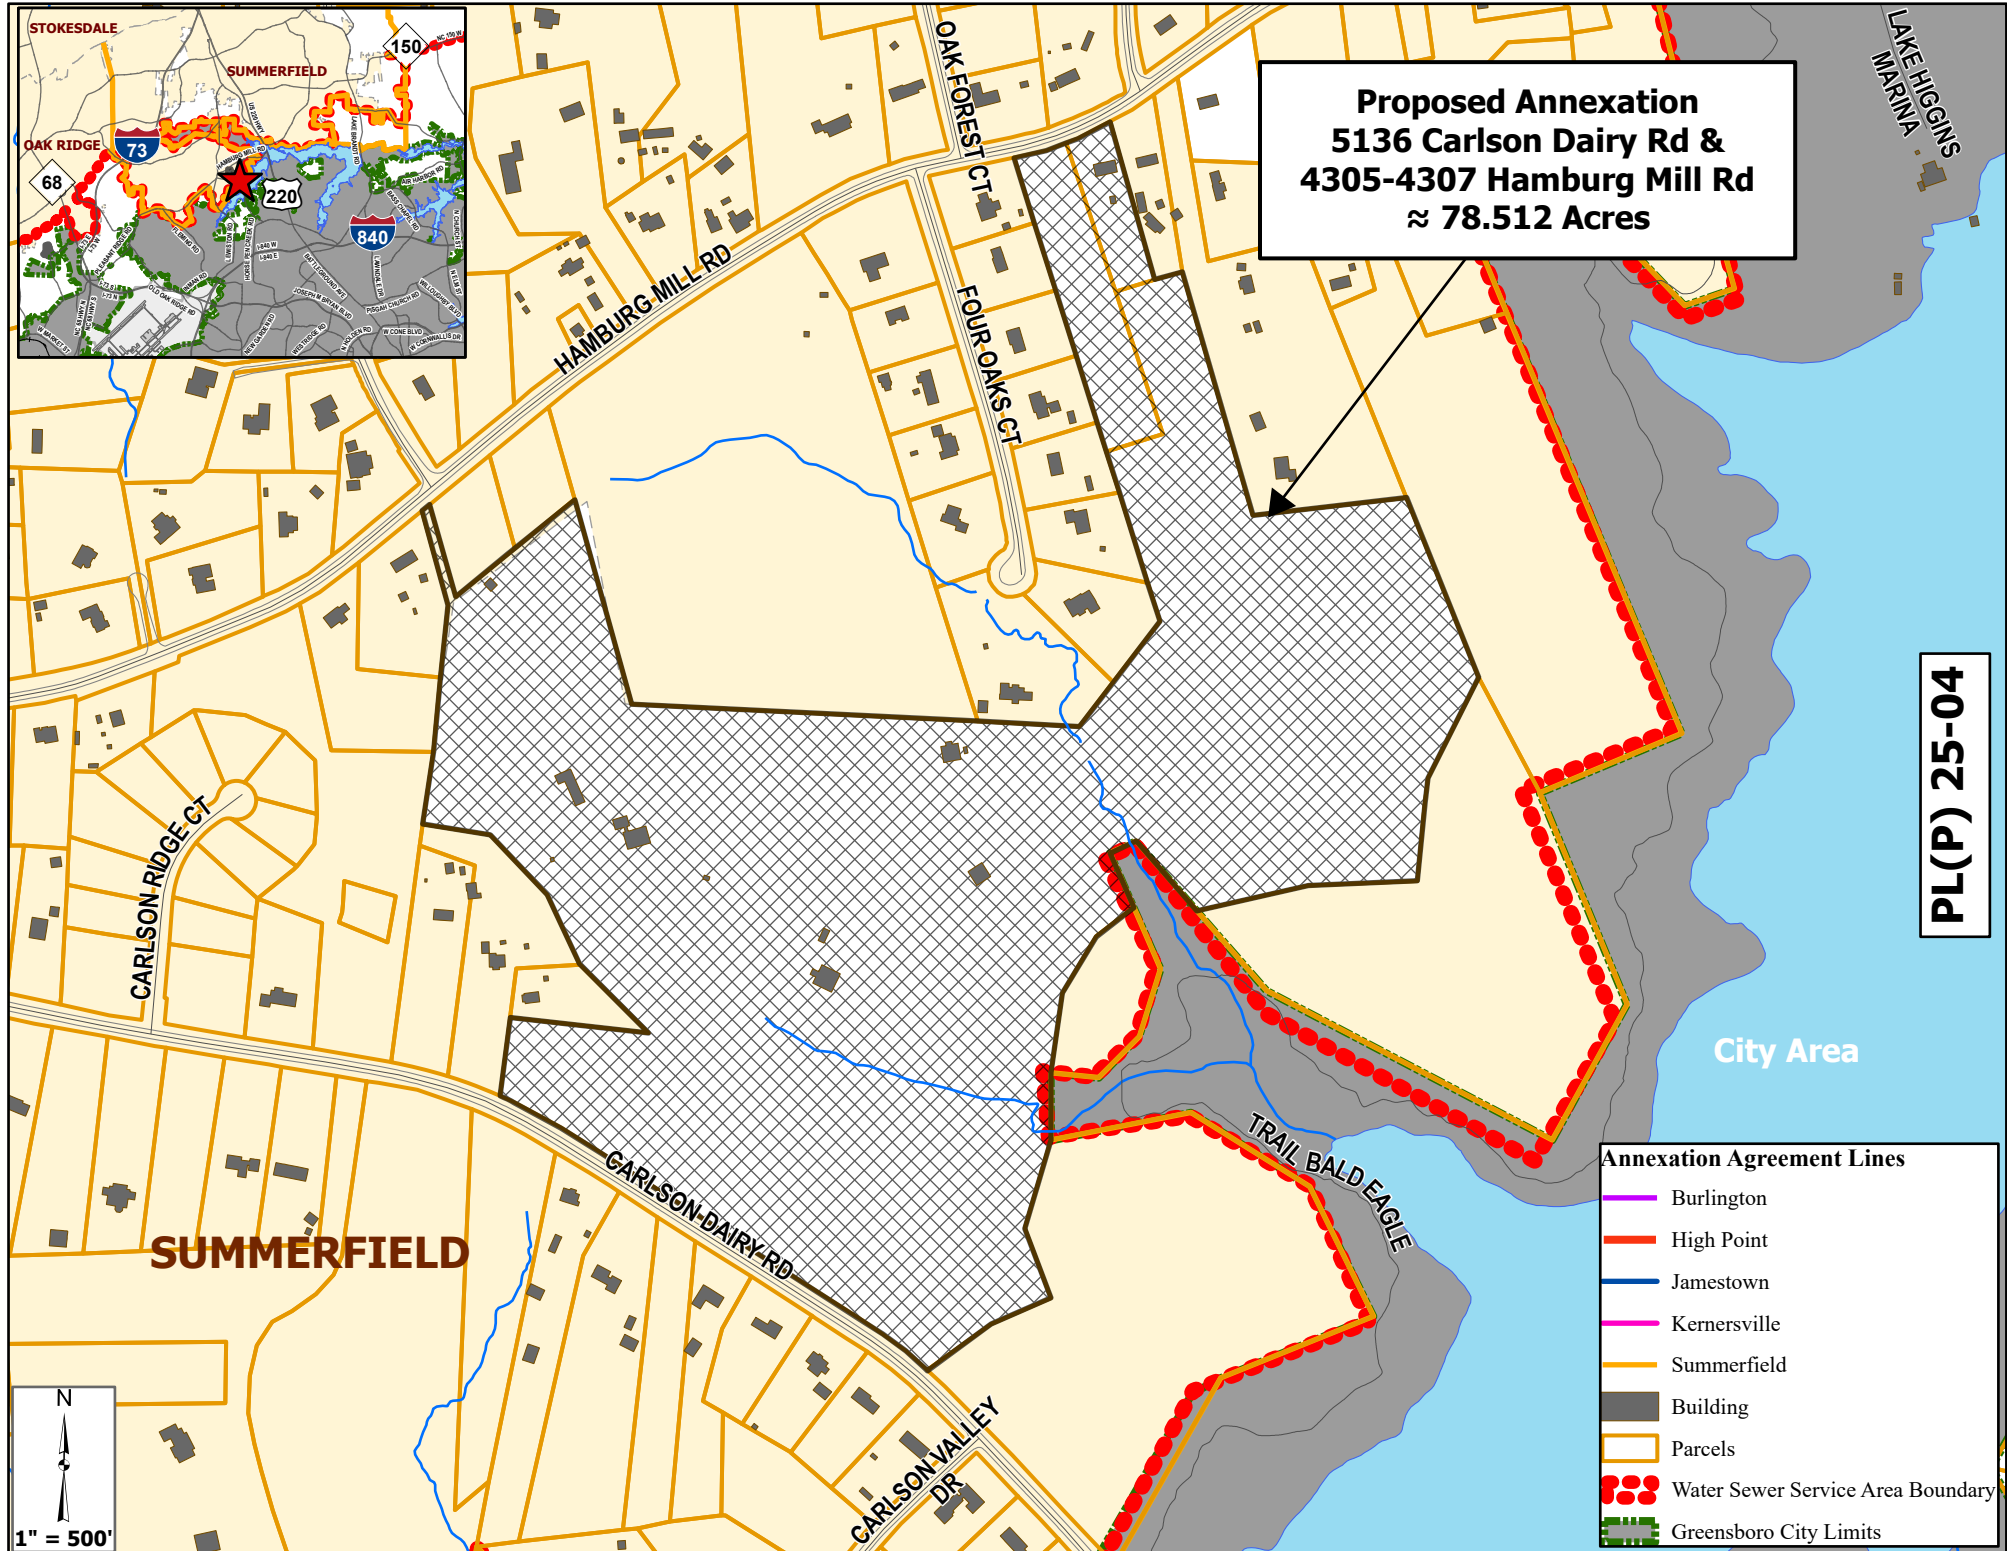

**Proposed Annexation**  
**5136 Carlson Dairy Rd &**  
**4305-4307 Hamburg Mill Rd**  
**≈ 78.512 Acres**

**PL(P) 25-04**

City Area

- Annexation Agreement Lines**
- Burlington
  - High Point
  - Jamestown
  - Kernersville
  - Summerfield
  - Building
  - Parcels
  - Water Sewer Service Area Boundary
  - Greensboro City Limits

**SUMMERFIELD**

CARLSON VALLEY DR

CARLSON DAIRY RD

TRAIL BALD EAGLE

CARLSON RIDGE CT

FOUR OAKS CT

OAK FOREST CT

HAMBURG MILL RD