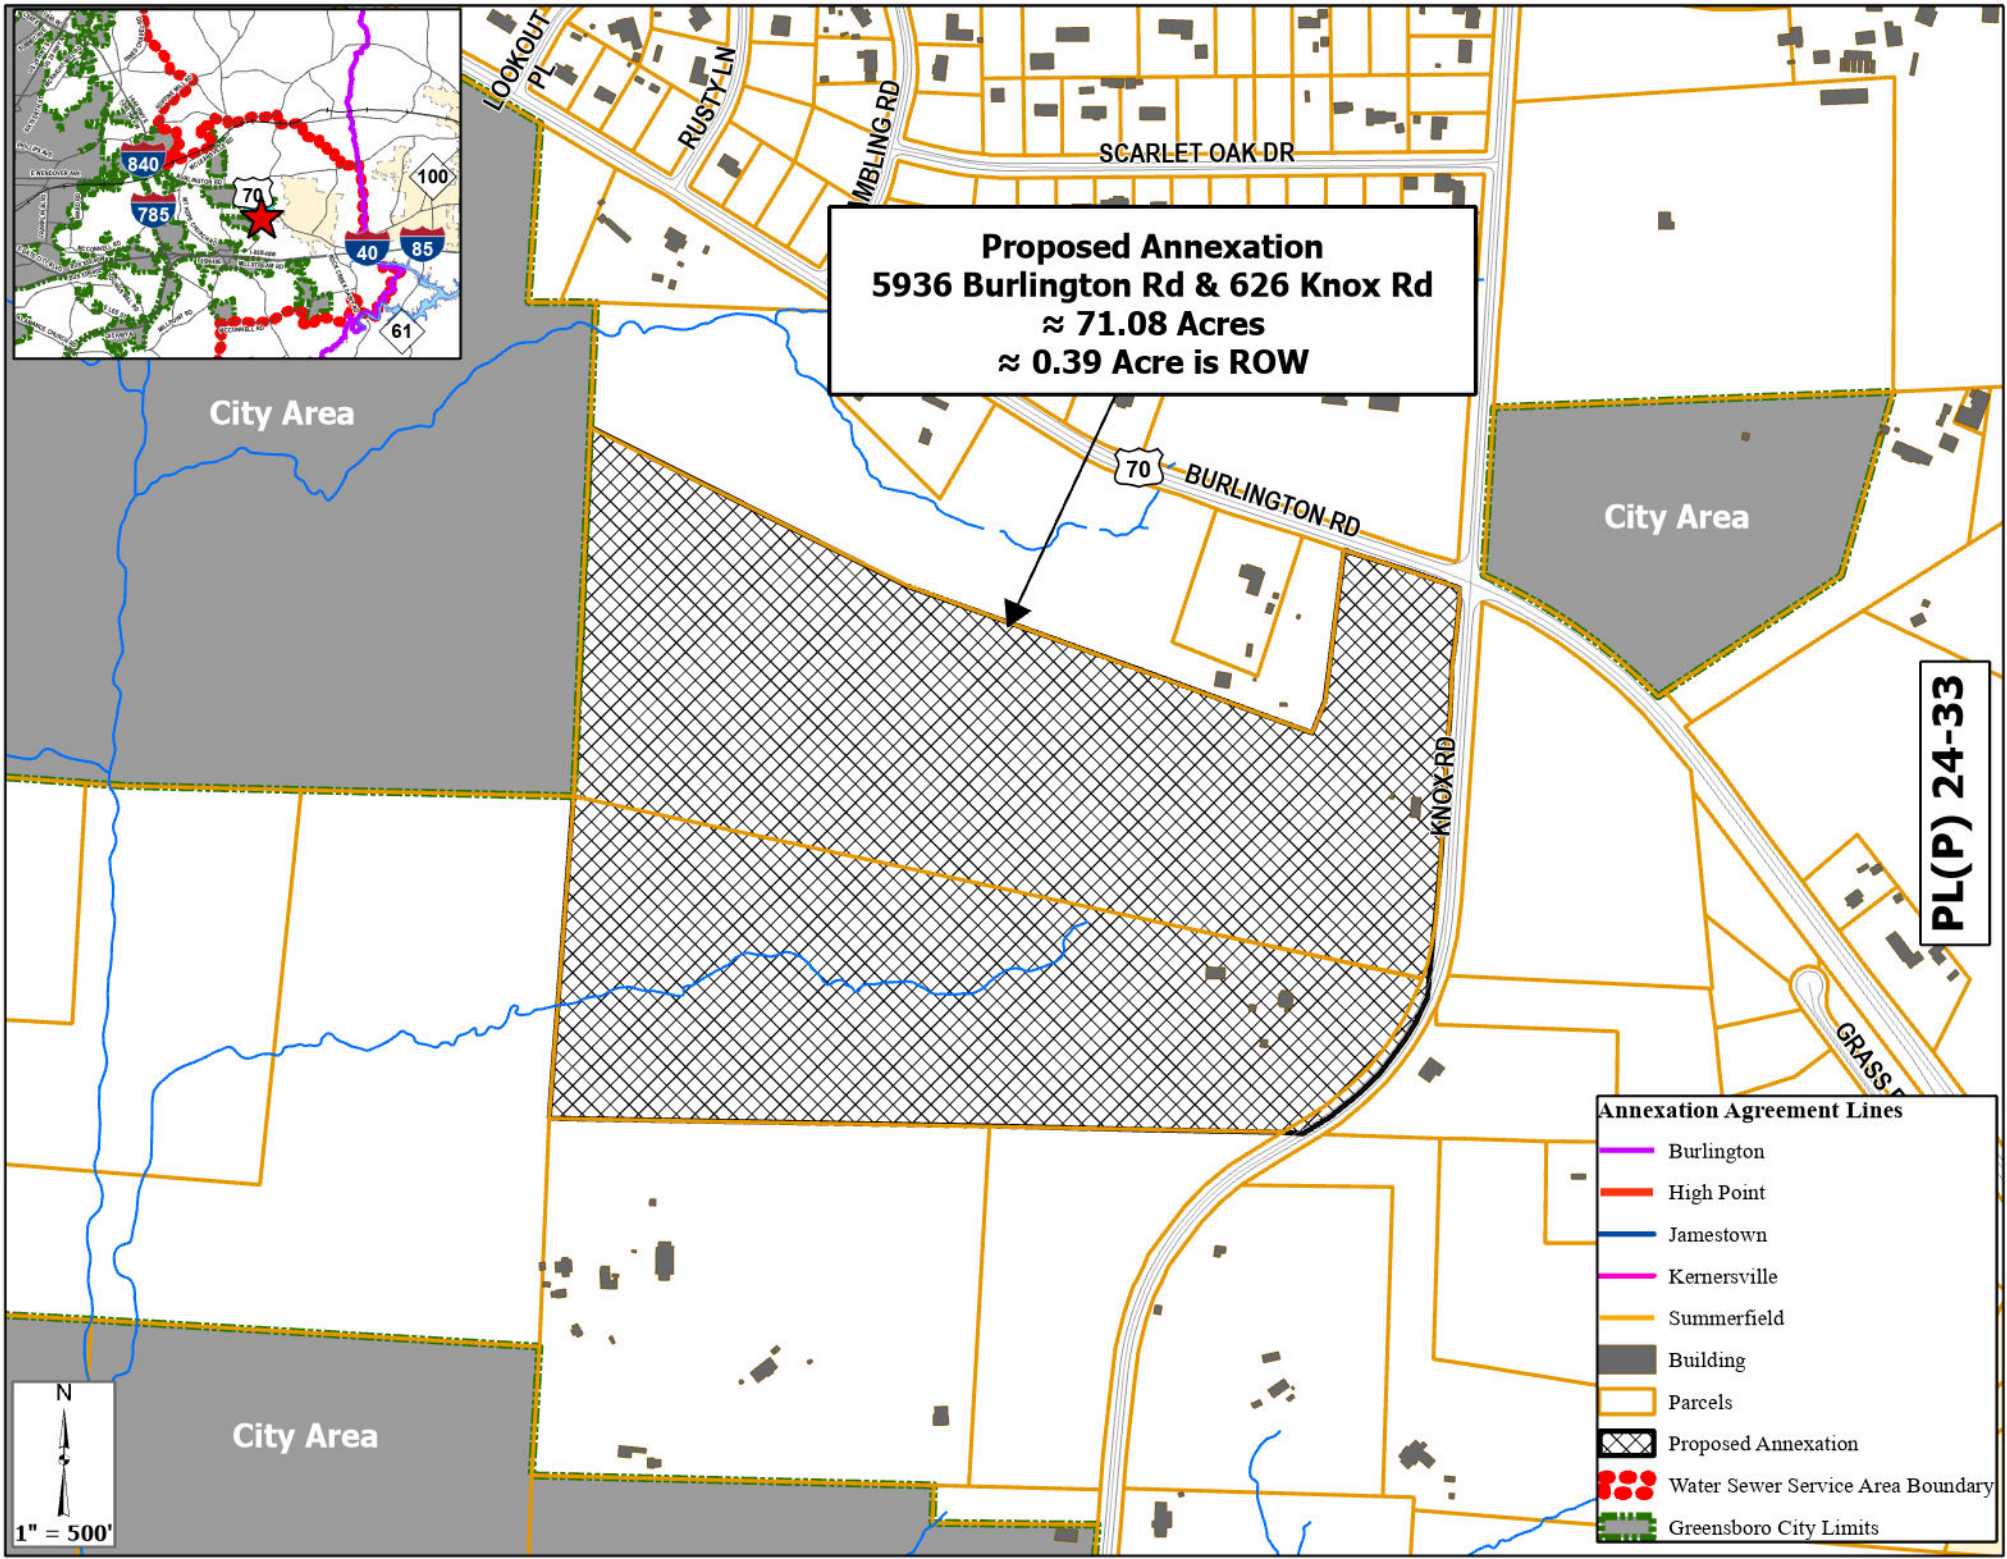

**Proposed Annexation**  
**5936 Burlington Rd & 626 Knox Rd**  
**≈ 71.08 Acres**  
**≈ 0.39 Acre is ROW**

**PL(P) 24-33**

- Annexation Agreement Lines**
- Burlington
  - High Point
  - Jamestown
  - Kernersville
  - Summerfield
  - Building
  - Parcels
  - Proposed Annexation
  - Water Sewer Service Area Boundary
  - Greensboro City Limits