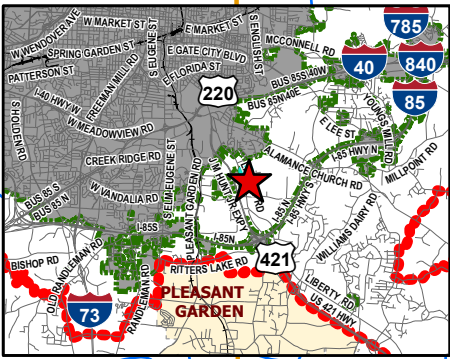

Proposed Annexation
3196-ZZ Stonepointe Drive
 ≈ 2.426 Acres

PL(P) 24-15