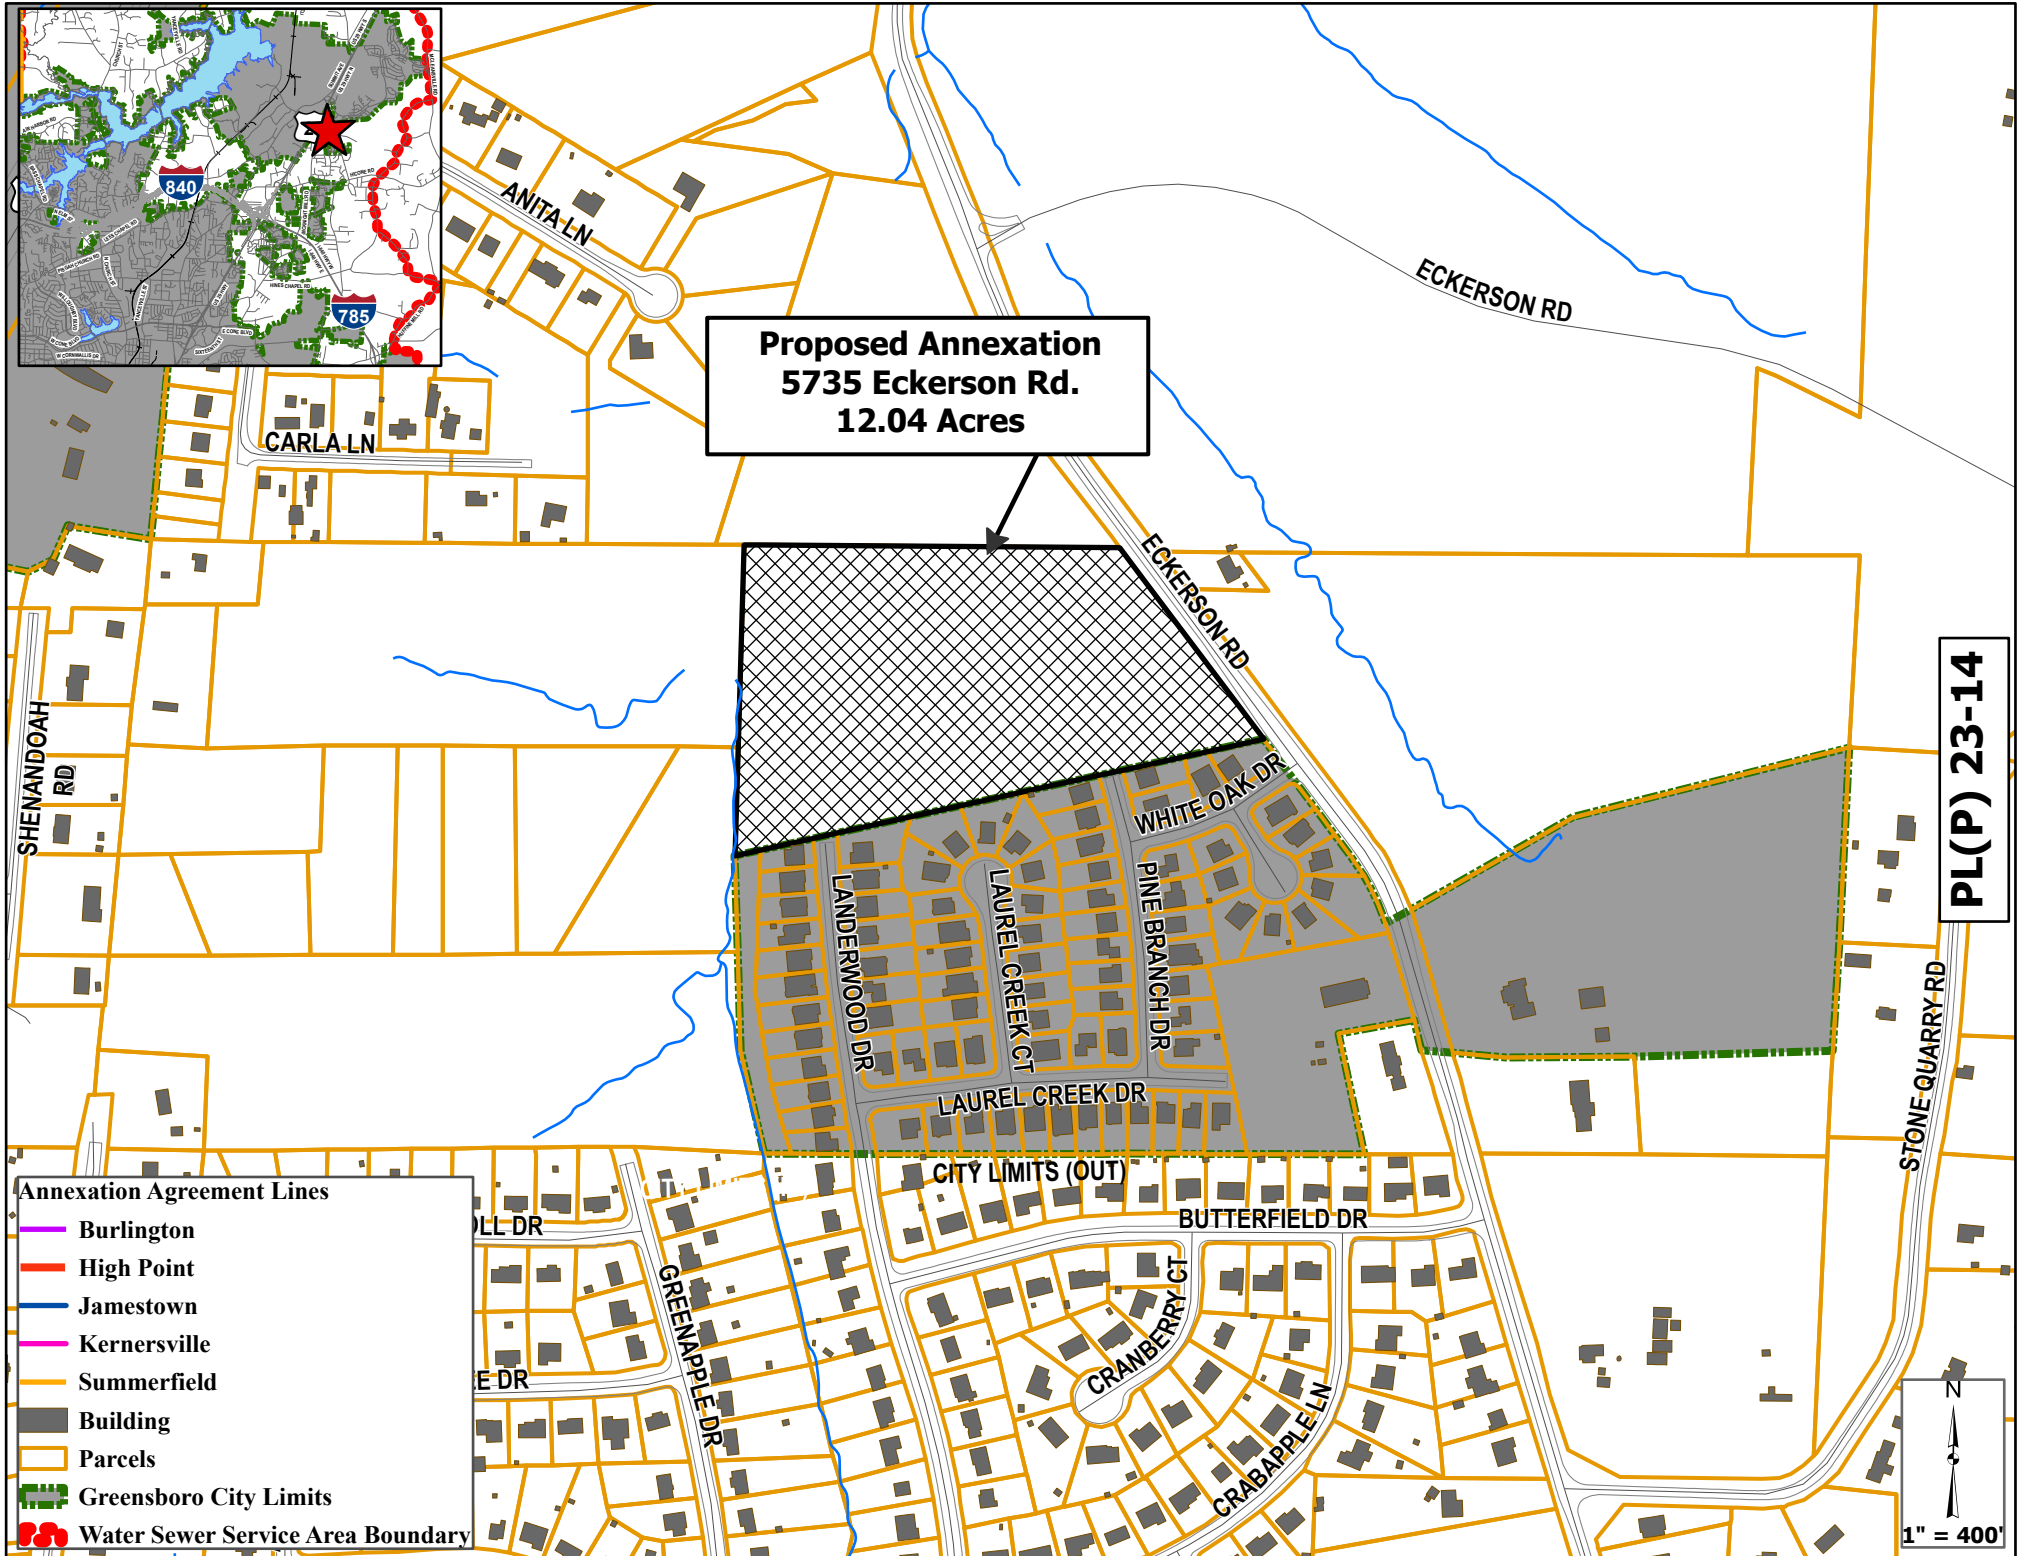

**Proposed Annexation
5735 Eckerson Rd.
12.04 Acres**

PL(P) 23-14

- Annexation Agreement Lines**
- Burlington
 - High Point
 - Jamestown
 - Kernersville
 - Summerfield
 - Building
 - Parcels
 - Greensboro City Limits
 - Water Sewer Service Area Boundary