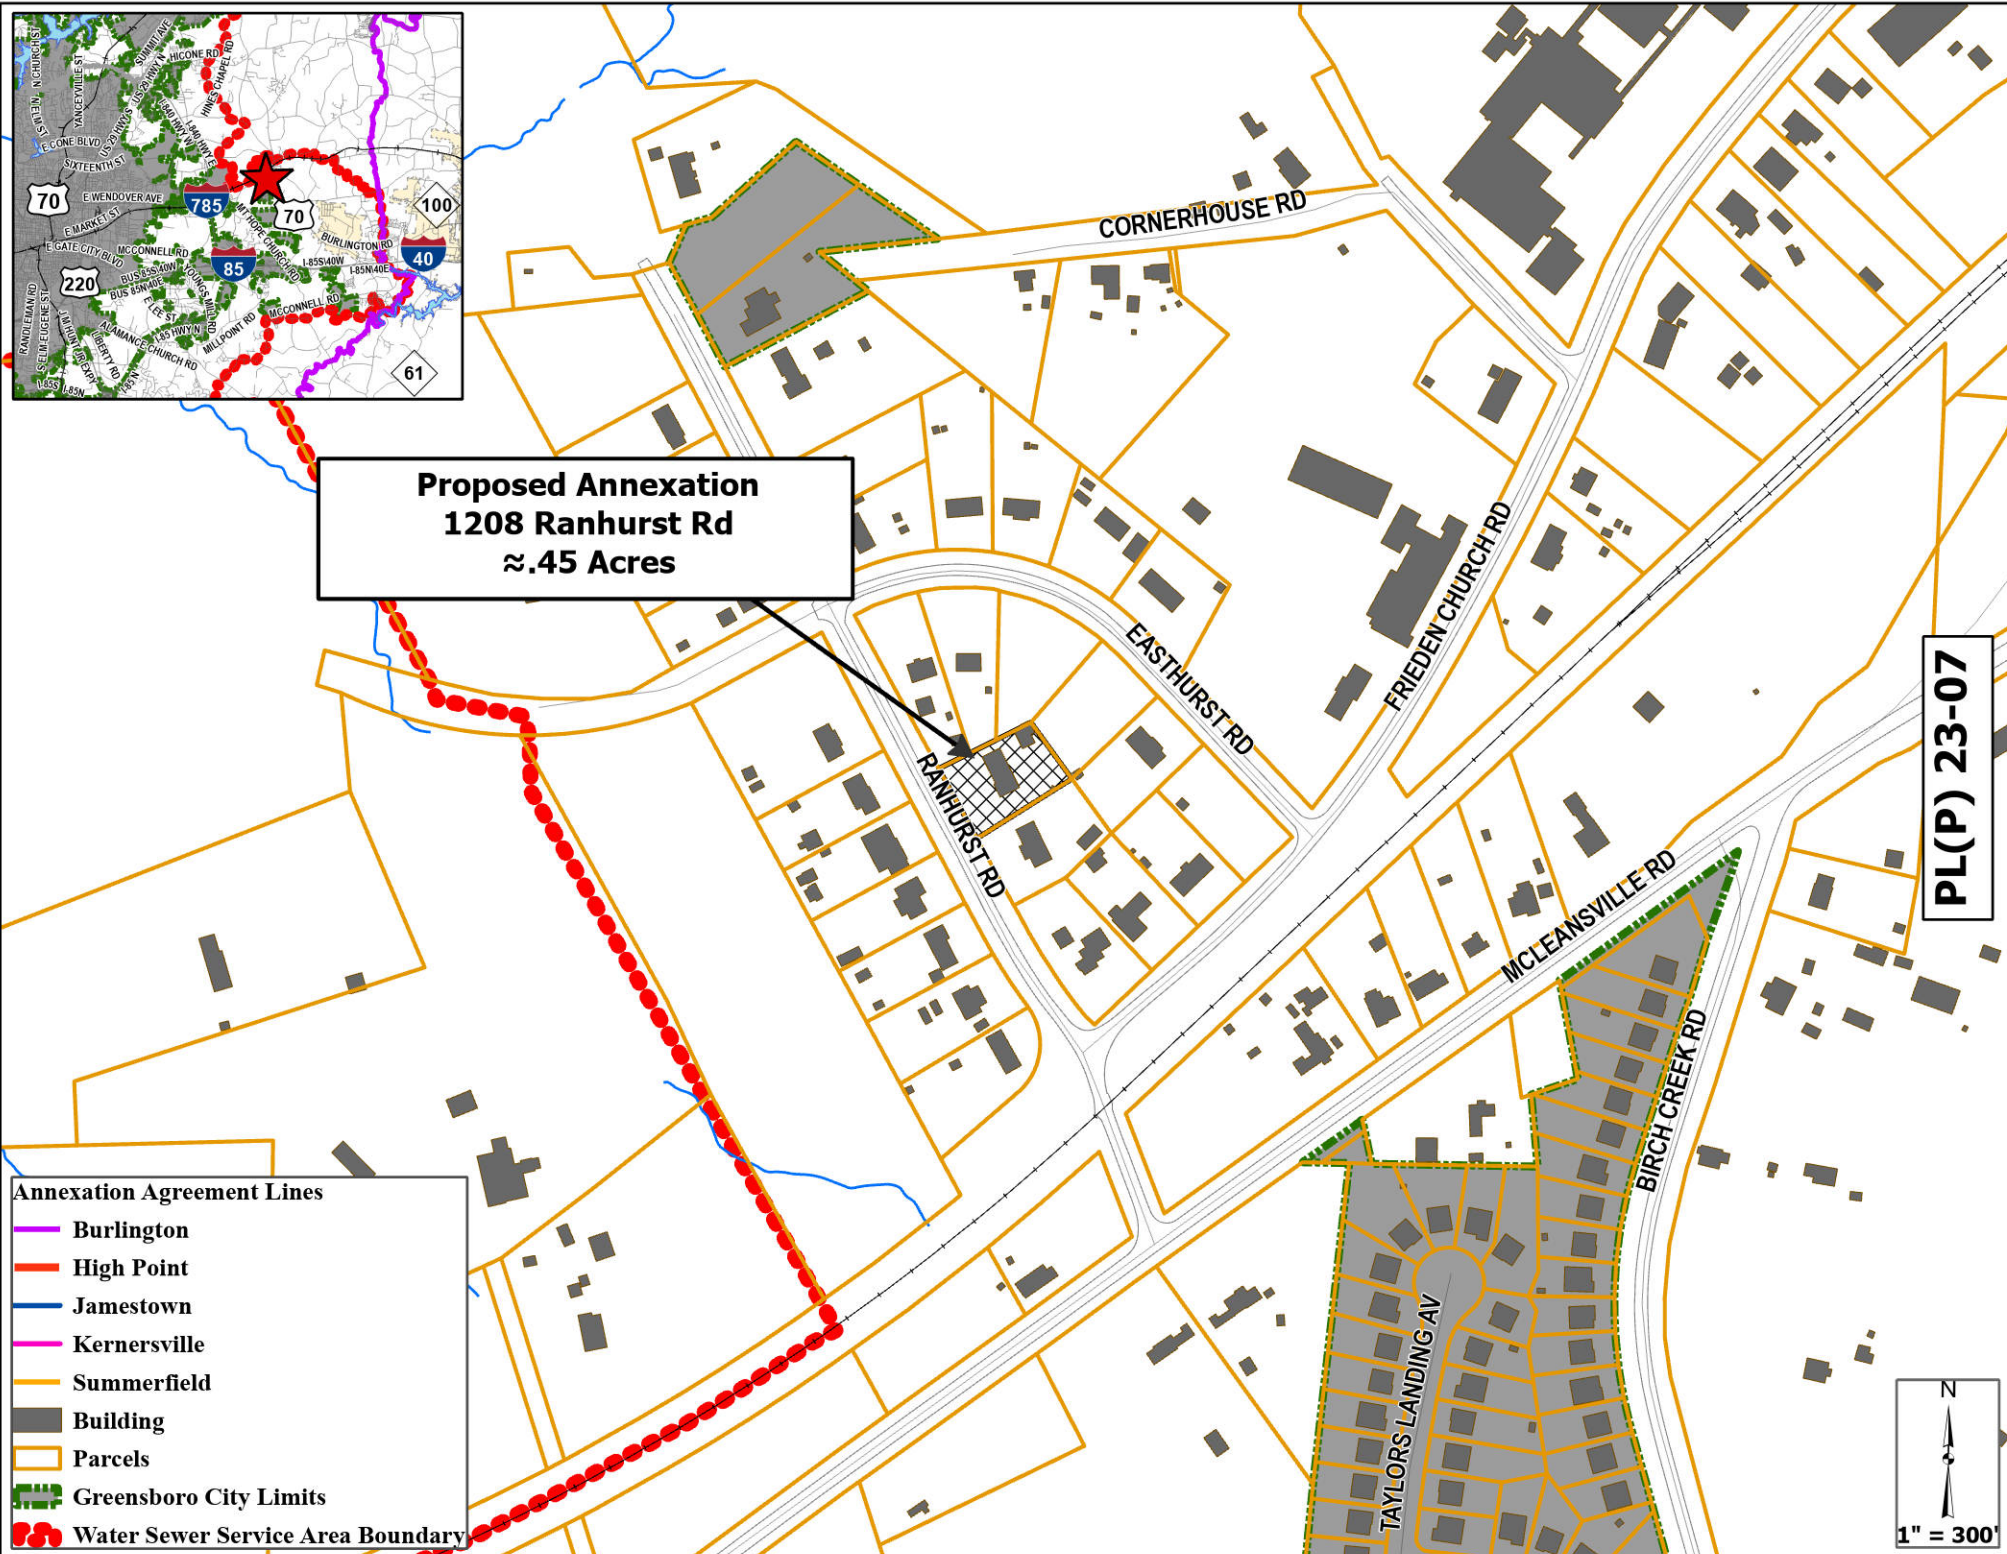

Proposed Annexation
1208 Ranhurst Rd
 ≈.45 Acres

- Annexation Agreement Lines**
- Burlington
 - High Point
 - Jamestown
 - Kernersville
 - Summerfield
 - Building
 - Parcels
 - Greensboro City Limits
 - Water Sewer Service Area Boundary

PL(P) 23-07