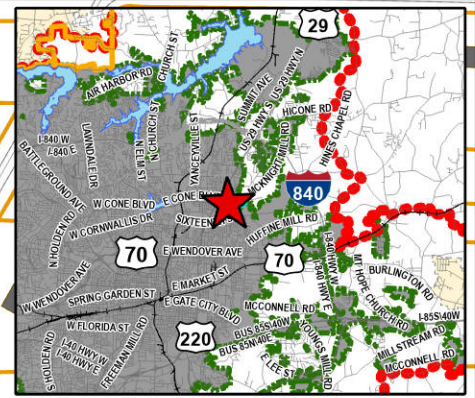

**Proposed Annexation
2401 Minorwood Rd
≈ 7.87 Acres**

PL(P) 22-40

- Annexation Agreement Lines**
- Burlington
 - High Point
 - Jamestown
 - Kernersville
 - Summerfield
 - Building
 - Parcels
 - Greensboro City Limits
 - Water Sewer Service Area Boundary