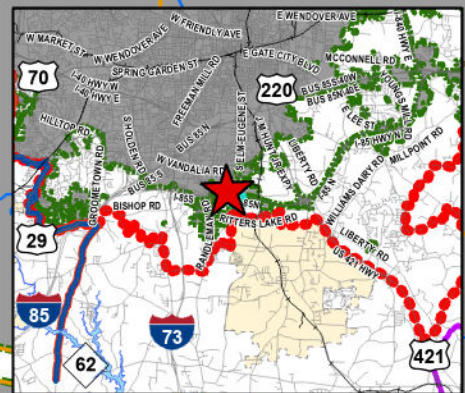

PL(P) 22-31

Proposed Annexation
3911, 4007-ZZ, 4009-4013 S. Elm-Eugene St.
and 4209, 4300, 4315, 4318 & 4324 Cahill Dr
≈30.9 Acres